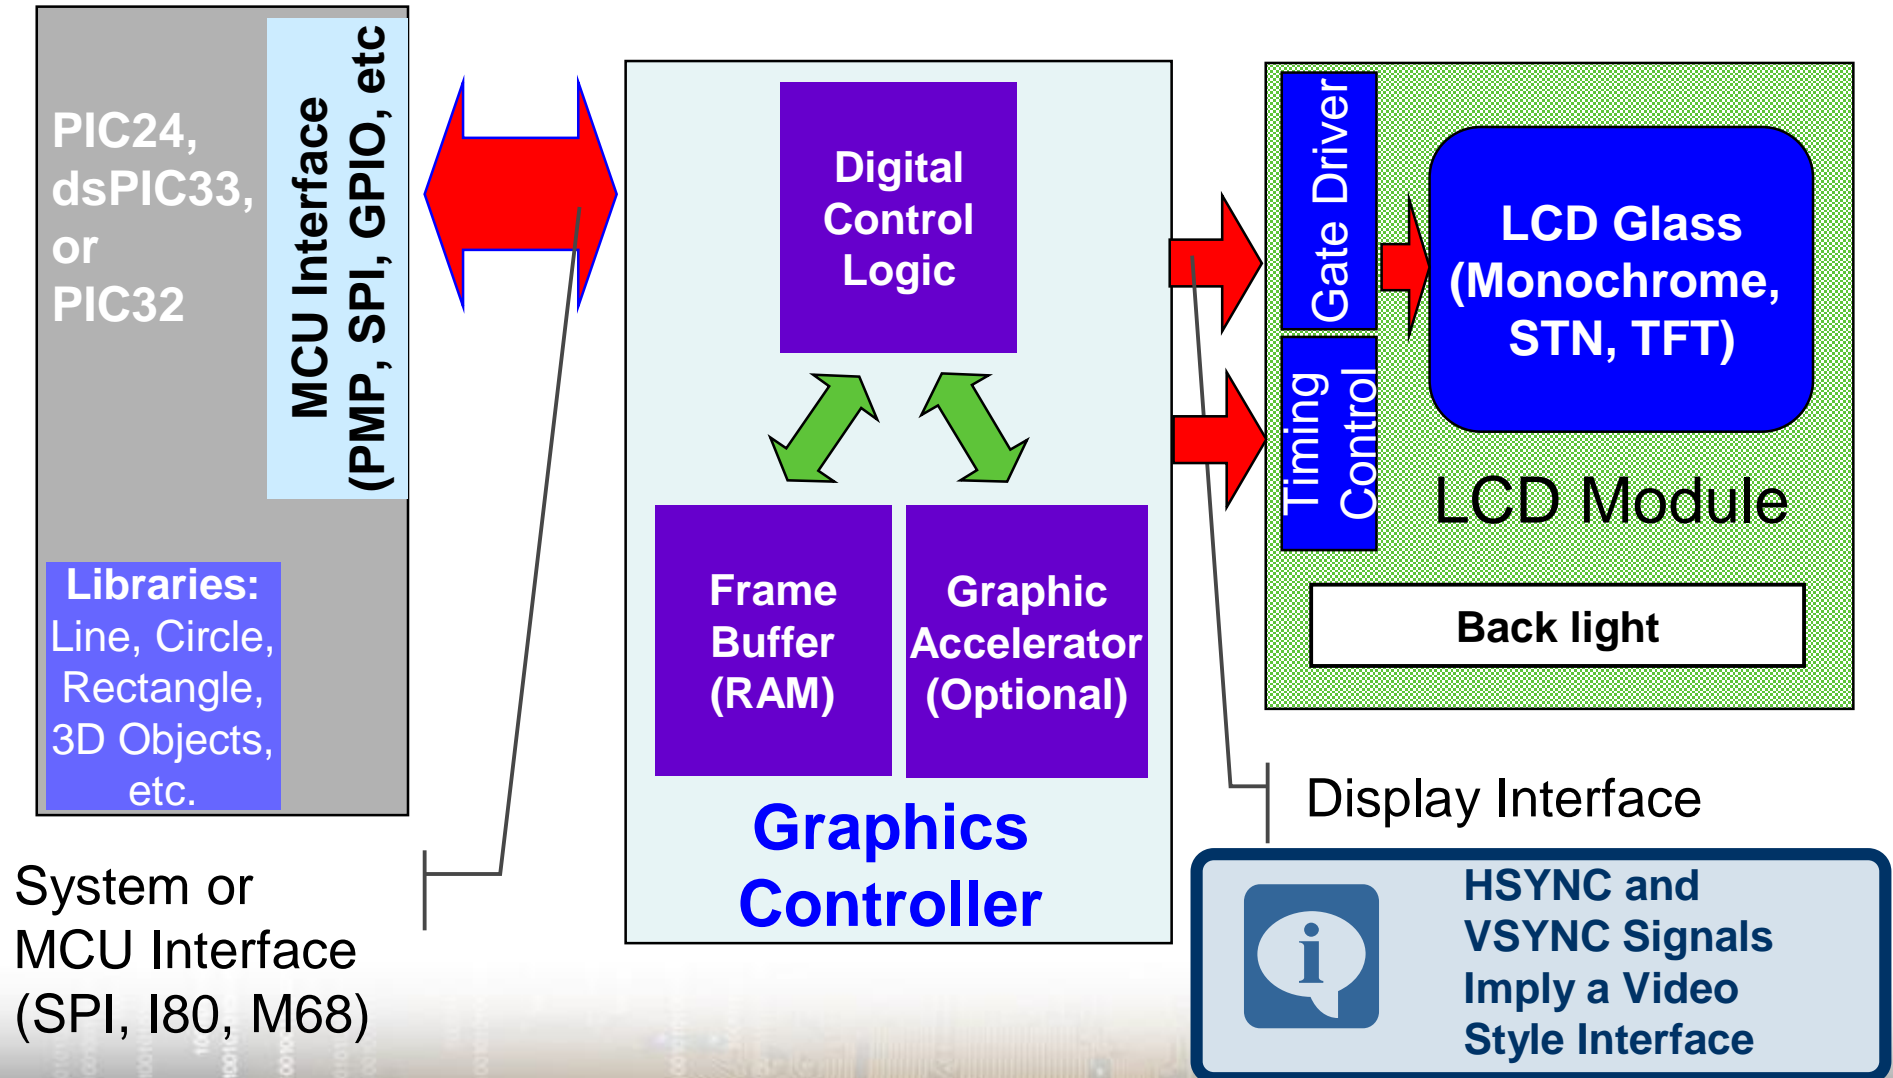

# Параллельный интерфейс TFT Ampire

|                                 |                          |
|---------------------------------|--------------------------|
| Part name                       | <b>AM800480STMQW-W0H</b> |
| LCD Mode                        | a-Si TFT, Transmissive   |
| Resolution                      | <b>800(RGB) x 480</b>    |
| Dot Pitch (mm)                  | 0.19 x 0.19              |
| Outline Dimensions              | 165 x 104.4 x 5.2.       |
| Viewing Direction               | 6 O'clock                |
| Number of Colors                | 262K/65K                 |
| Contrast Ratio                  | 400 : 1                  |
| Brightness (cd/m <sup>2</sup> ) | 350                      |
| Backlight                       | LED                      |
| Operating Temp. (°C)            | -20 ~ 70                 |
| Viewing Angle (Deg.)            | (V) 70/70: (H) 60/70     |
| Touch Panel Optional            | Available                |
| Schedule                        | <b>MP: OCT 2009</b>      |

## Features:

- § 8/9/16/18 bits 68/80 series
- § High Brightness
- § White LED backlight
- § High contrast
- § Industrial temperature range
- § Compact & light weight

# RGB интерфейс